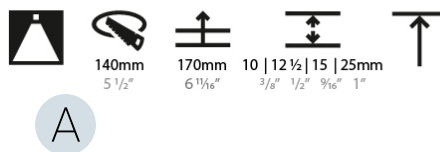

ELECTRICAL

Lamp Type: LED (Zhaga Standard)
Input Wattage (W): 13.2 / 16.5
Total Output Wattage (W): 12.1 / 14.7
Dimming: Tri-Mode (Non-Dimming and Phase Dimming (120Vac only) and 0-10V Dimming)
Driver Included: No
Driver Location: Recessed Housing
Driver Type: Constant Current - Universal
Driver Class: Class 2
Housing: See components
Input Voltage (V): 120 - 277
Constant Current (MA): 350

LED

Number of LEDs: 1
Color Temperature (°K): 2700 / 3000 / 3500 / 4000
Max. Delivered Lumen (lm): 814 / 877 / 911 / 930
Nominal Lumen (lm): 1246 / 1342 / 1396 / 1424
CRI: >90 CRI
Efficiency (%): 90.5
Lamp Life (hrs): 50000
Upon Request: RGB-W Tunable White Special Color Temperature Special LED

OPTICAL

Reflector°: 10
Optic°: Lens Pack - No Lens / Linear Spread Lens / Honeycomb / Spread Lens
Upon Request: Special Beam Angles

RATINGS AND CERTIFICATIONS

382, F 416-247-9319, www.zaneen.com

Not to be used in conjunction with other products. This is the end of the existing Model #. For assistance on 'custom' specifications, contact zteam@zaneen.com. In a constant effort to supply the best product, we reserve the right to change specifications or materials without notice. The most recent specification sheets are found at zaneen.com

IP rating: IP20